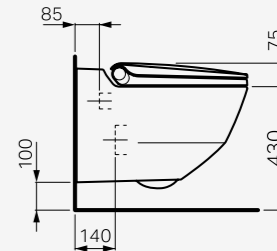

Цветовая гамма
/ Colours

.400 Белый с покрытием LCC
/ White LCC (LAUFEN Clean Coat)

.757 Белый матовый
/ White matt