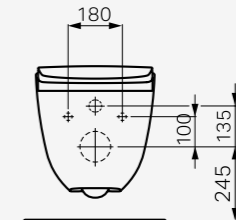

Цветовая гамма
/ Colours

.400 Белый с покрытием LCC
/ White LCC (LAUFEN Clean Coat)

.757 Белый матовый
/ White matt