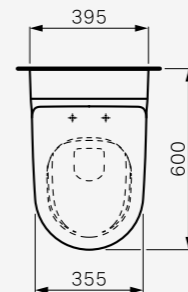

Цветовая гамма
/ Colours

.400 Белый с покрытием LCC
/ White LCC (LAUFEN Clean Coat)

.757 Белый матовый
/ White matt